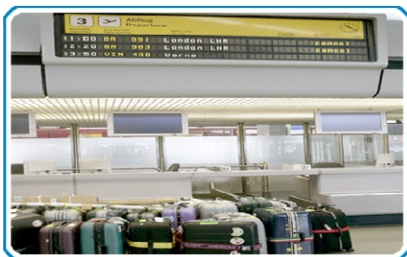

Wireless Bill Board works with
SMS or WIFI

Send SMS

Update Wireless
Bill Board

Can Send Text Message remotely to the
Display board using WIFI or SMS.

Railway Stations

Mall

Airports

**Application
Area**

Bank

Bus Stand

Stock Broker

Wireless Bill Board is LED billboard with facility of changing display message using SMS or wireless card. It is very use full marketing, advertising or display information method. You can change display text anytime. It is low cost & very handy product. Easy to configure and no maintenance required.

Features

- ▶ Program text to scroll, blink or remain stationary.
- ▶ Change the text message any time remotely using SMS or Wireless card in no time.
- ▶ Use for business promotions, parties, display currency rate in bank, display airline timing on airport or special events.
- ▶ Built-in keyboard displays full alphabet, numbers.
- ▶ Can be powered with standard AC adaptor.